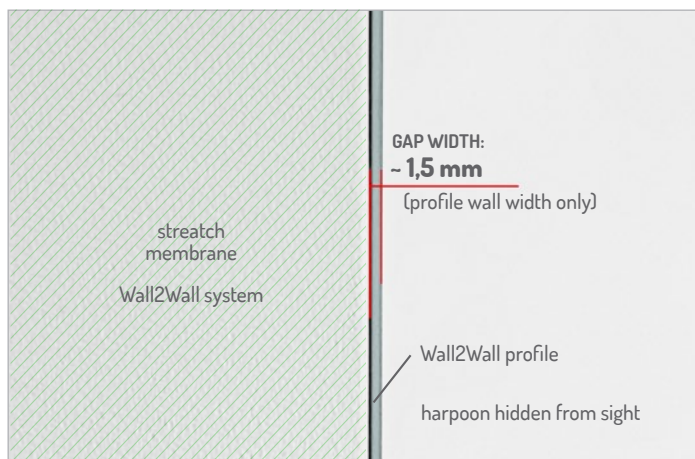

/stretch ceilings

no-gap system

ceilings
walls
panels

DPS Wall2Wall
system

What is the DPS Wall2Wall mounting system? Where can I use it?

This innovative no-gap system for the installation of stretch membranes reduces the installation gap from eight millimetres to nearly zero. Installation in this system makes for an aesthetically outstanding look, be it a stretch ceiling or a stretch wall.

stretch ceilings

stretch walls

partition, decorative and acoustic walls

light, acoustic and decorative panels

No installation gap - see the difference

The main advantage of our original DPS Wall2Wall system is the lack of a visible gap between the stretch membrane surface and the outer wall of the profile. This is perfectly illustrated by the comparison picture below: the left side shows the installation of a membrane in the Wall2Wall system, while the right one depicts the Standard system.

Wall2Wall SYSTEM

Standard SYSTEM

Advantages of the DPS Wall2Wall no-gap mounting system

The W2W system can be used in combination with a wide range of DPS decorative coatings from all basic groups: Laque, Satine, Matt and Transparent. The wide range of mounting profiles available makes it easy to create both flat and three-dimensional designs of up to 25 m².

AESTHETIC FINISH IN THE CORNERS

In the Wall2Wall system, the PVC harpoon is entirely out of sight, and thanks to the precise and aesthetically pleasing junctions on the membrane edges, the arches and corners feature an extremely stylish finish. This is particularly important when installing small membranes, such as light panel elements.