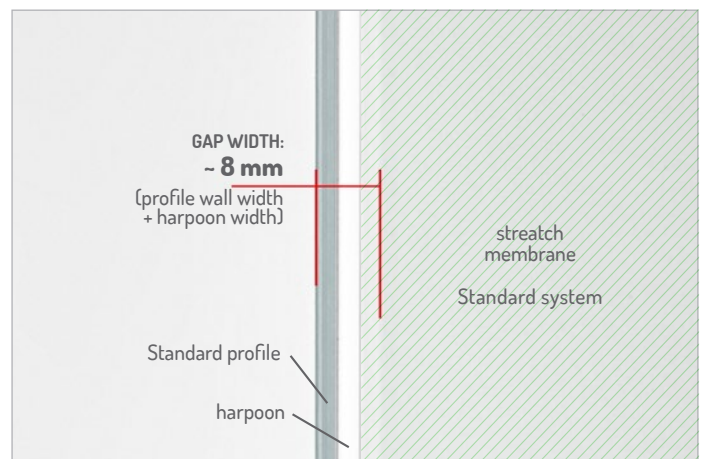

/stretch ceilings

no-gap system

ceilings
walls
panels

DPS Wall2Wall
system

What is the DPS Wall2Wall mounting system? Where can I use it?

This innovative no-gap system for the installation of stretch membranes reduces the installation gap from eight millimetres to nearly zero. Installation in this system makes for an aesthetically outstanding look, be it a stretch ceiling or a stretch wall.

stretch ceilings

stretch walls

partition, decorative and acoustic walls

light, acoustic and decorative panels

No installation gap - see the difference

The main advantage of our original DPS Wall2Wall system is the lack of a visible gap between the stretch membrane surface and the outer wall of the profile. This is perfectly illustrated by the comparison picture below: the left side shows the installation of a membrane in the Wall2Wall system, while the right one depicts the Standard system.

Wall2Wall SYSTEM

Standard SYSTEM

Advantages of the DPS Wall2Wall no-gap mounting system

The W2W system can be used in combination with a wide range of DPS decorative coatings from all basic groups: Laque, Satine, Matt and Transparent. The wide range of mounting profiles available makes it easy to create both flat and three-dimensional designs of up to 25 m².

AESTHETIC FINISH IN THE CORNERS

In the Wall2Wall system, the PVC harpoon is entirely out of sight, and thanks to the precise and aesthetically pleasing junctions on the membrane edges, the arches and corners feature an extremely stylish finish. This is particularly important when installing small membranes, such as light panel elements.