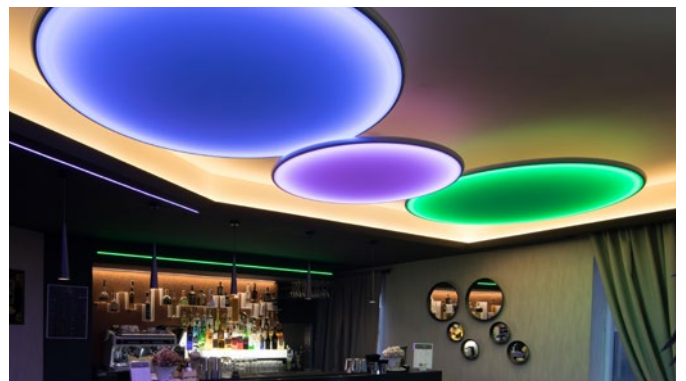

A PLETHORA OF SHAPES AND COLOURS

The Wall2Wall system empowers you to bring an extraordinary finish and original look to the surface. Choose from a range of over 120 colours with various textures or customise it with any printed design to create a one-of-a-kind, designer space.