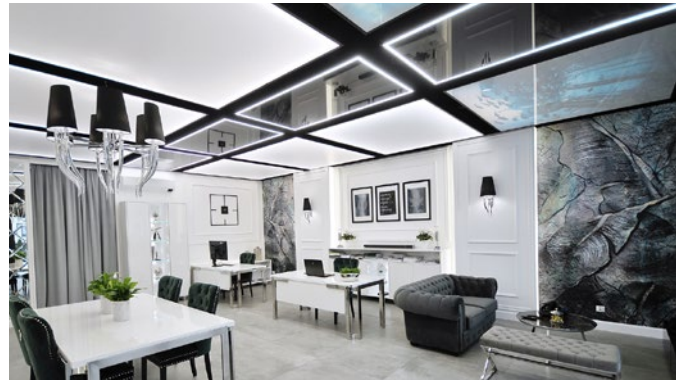

COMPATIBILITY OF SYSTEMS

The wide range of aluminium mounting profiles of the Wall2Wall system can be freely combined with other DPS systems according to project requirements and conditions. This profile system is also used for the installation of Trendero W2W textile walls and ceilings.