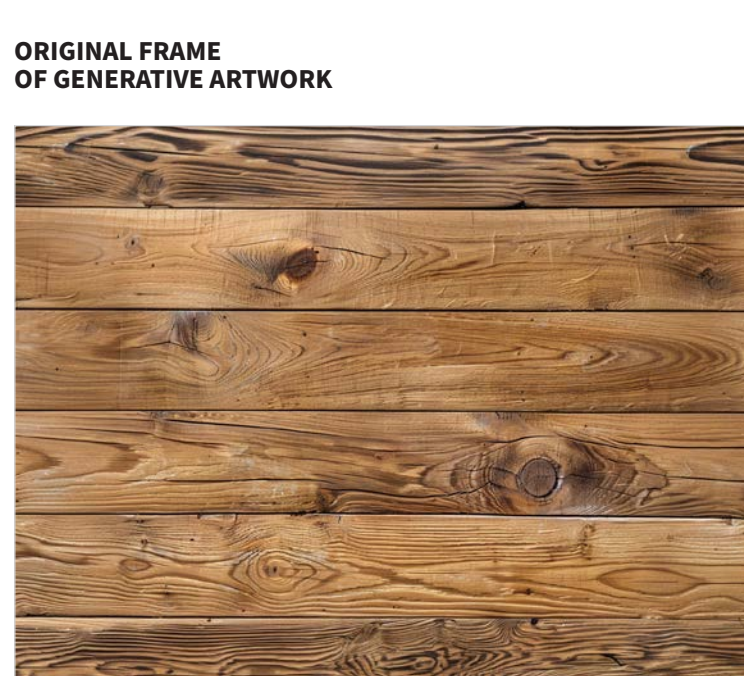

ORIGINAL FRAME OF GENERATIVE ARTWORK