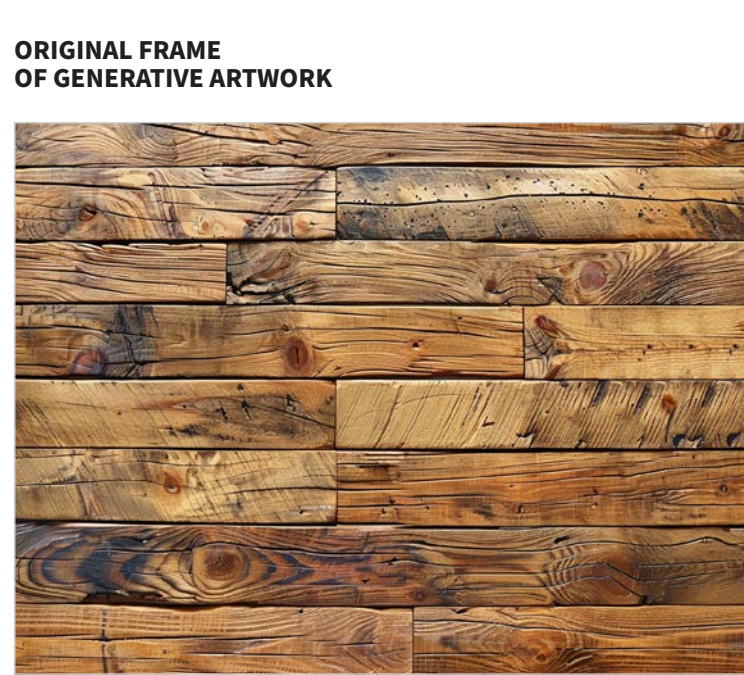

ORIGINAL ASPECT RATIO
4:3

DPS IMAGE ID NUMBER
TX24006

ORIGINAL ASPECT RATIO
4:3

DPS IMAGE ID NUMBER
TX24007

ORIGINAL ASPECT RATIO
4:3

ORIGINAL FRAME OF GENERATIVE ARTWORK

DPS IMAGE ID NUMBER
TX24010

ORIGINAL ASPECT RATIO
4:3