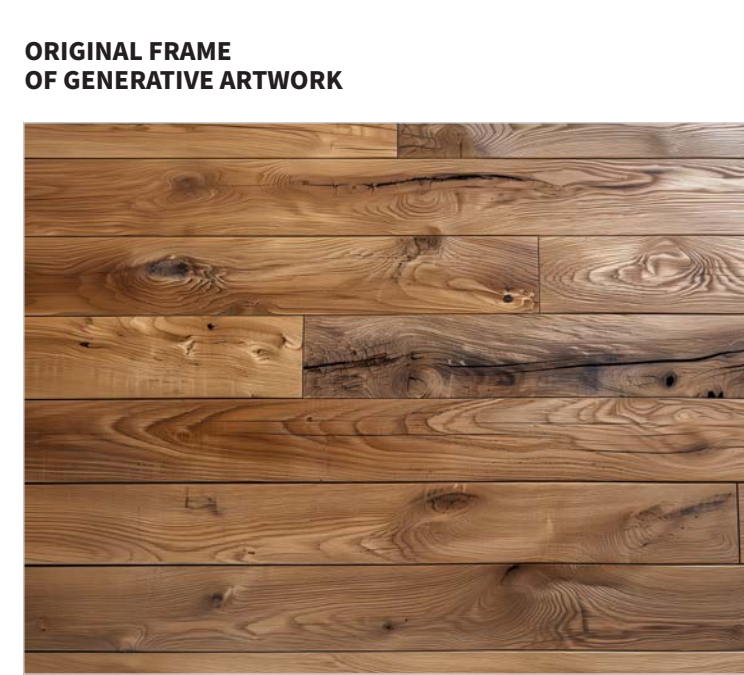

ORIGINAL ASPECT RATIO
4:3

DPS IMAGE ID NUMBER
TX24006

ORIGINAL ASPECT RATIO
4:3

DPS IMAGE ID NUMBER
TX24007

ORIGINAL ASPECT RATIO
4:3

ORIGINAL FRAME OF GENERATIVE ARTWORK

DPS IMAGE ID NUMBER
TX24010

ORIGINAL ASPECT RATIO
4:3