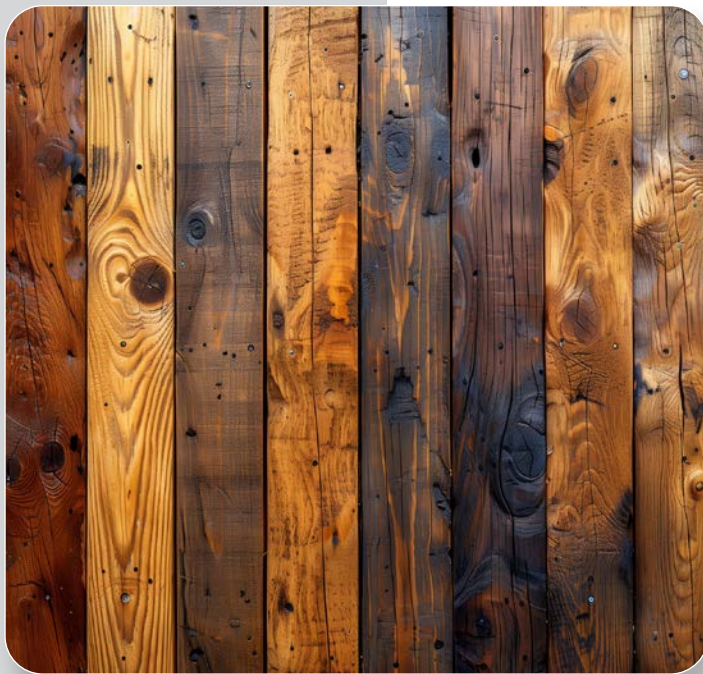

ORIGINAL FRAME OF GENERATIVE ARTWORK

DPS IMAGE ID NUMBER
TX24008

ORIGINAL ASPECT RATIO
4:3

ORIGINAL FRAME OF GENERATIVE ARTWORK

DPS IMAGE ID NUMBER
TX24011

ORIGINAL ASPECT RATIO
4:3

ORIGINAL FRAME OF GENERATIVE ARTWORK